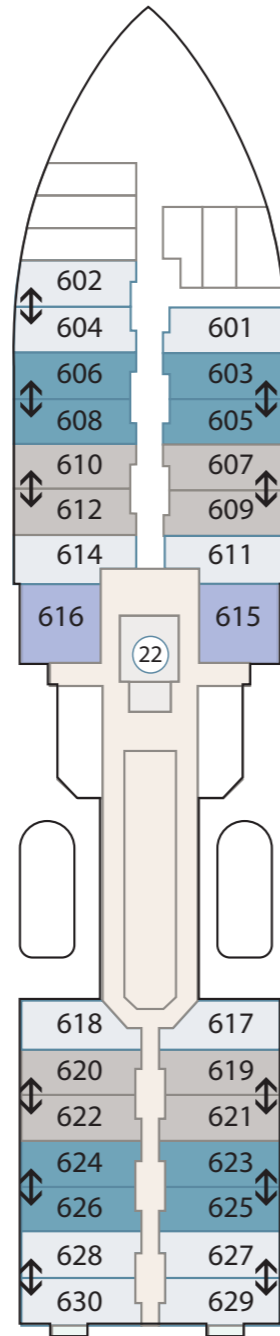

# The Greg Mortimer Deck Plan

Deck 8

Deck 7

Deck 6

Deck 5

Deck 4

Deck 3

## Cabin Category

- Aurora Stateroom Triple
- Aurora Stateroom Twin
- Balcony Stateroom - C
- Balcony Stateroom - B
- Balcony Stateroom - A
- Balcony Stateroom Superior (formerly Balcony Suite)
- Junior Suite
- Captain's Suite

## Ship Features

- ① Change room / mudroom
- ② Zodiac-loading platforms
- ③ Activity launching platform
- ④ Lecture theatre & lounge
- ⑤ Assembly station
- ⑥ Reception
- ⑦ Ship shop
- ⑧ Dining room
- ⑨ Optional private dining room<sup>#</sup>
- ⑩ Library
- ⑪ Gym
- ⑫ Wellness centre / sauna
- ⑬ Sun deck
- ⑭ Observation lounge
- ⑮ Top deck BBQ area
- ⑯ Bars
- ⑰ Viewing platforms
- ⑱ Hydraulic viewing platforms
- ⑲ Observation decks
- ⑳ Jacuzzis / plunge pools
- ㉑ Medical clinic
- ㉒ Elevator
- ㉓ Bridge

# Open at the discretion of the Hotel Manager on selected voyages

Deck plan is subject to change.