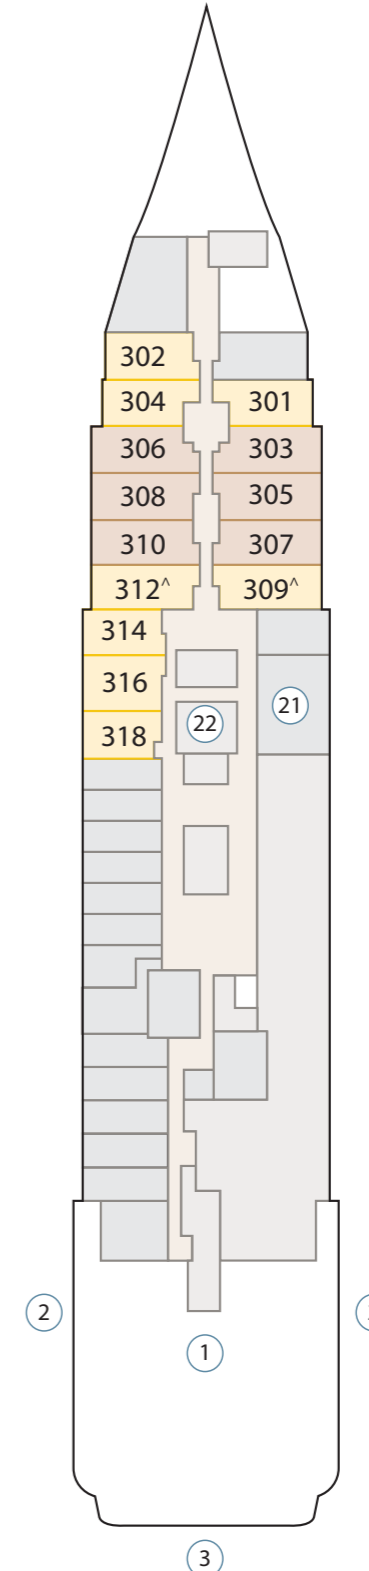

# The Greg Mortimer Deck Plan

Deck 8

Deck 7

Deck 6

Deck 5

Deck 4

Deck 3

## Cabin Category

- Aurora Stateroom Triple
- Aurora Stateroom Twin
- Balcony Stateroom - C
- Balcony Stateroom - B
- Balcony Stateroom - A
- Balcony Stateroom Superior (formerly Balcony Suite)
- Junior Suite
- Captain's Suite

## Ship Features

- ① Change room / mudroom
- ② Zodiac-loading platforms
- ③ Activity launching platform
- ④ Lecture theatre & lounge
- ⑤ Assembly station
- ⑥ Reception
- ⑦ Ship shop
- ⑧ Dining room
- ⑨ Optional private dining room<sup>#</sup>
- ⑩ Library
- ⑪ Gym
- ⑫ Wellness centre / sauna
- ⑬ Sun deck
- ⑭ Observation lounge
- ⑮ Top deck BBQ area
- ⑯ Bars
- ⑰ Viewing platforms
- ⑱ Hydraulic viewing platforms
- ⑲ Observation decks
- ⑳ Jacuzzis / plunge pools
- ㉑ Medical clinic
- ㉒ Elevator
- ㉓ Bridge

# Open at the discretion of the Hotel Manager on selected voyages

Deck plan is subject to change.