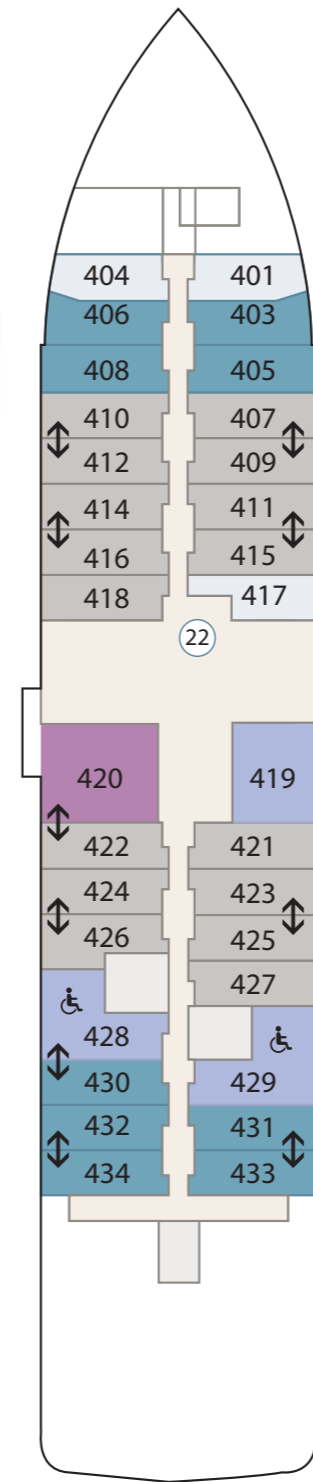

# The Greg Mortimer Deck Plan

Deck 8

Deck 7

Deck 6

Deck 5

Deck 4

Deck 3

## Cabin Category

- Aurora Stateroom Triple
- Aurora Stateroom Twin
- Balcony Stateroom - C
- Balcony Stateroom - B
- Balcony Stateroom - A
- Balcony Stateroom Superior (formerly Balcony Suite)
- Junior Suite
- Captain's Suite

## Ship Features

- ① Change room / mudroom
- ② Zodiac-loading platforms
- ③ Activity launching platform
- ④ Lecture theatre & lounge
- ⑤ Assembly station
- ⑥ Reception
- ⑦ Ship shop
- ⑧ Dining room
- ⑨ Optional private dining room<sup>#</sup>
- ⑩ Library
- ⑪ Gym
- ⑫ Wellness centre / sauna
- ⑬ Sun deck
- ⑭ Observation lounge
- ⑮ Top deck BBQ area
- ⑯ Bars
- ⑰ Viewing platforms
- ⑱ Hydraulic viewing platforms
- ⑲ Observation decks
- ⑳ Jacuzzis / plunge pools
- ㉑ Medical clinic
- ㉒ Elevator
- ㉓ Bridge

# Open at the discretion of the Hotel Manager on selected voyages

Deck plan is subject to change.