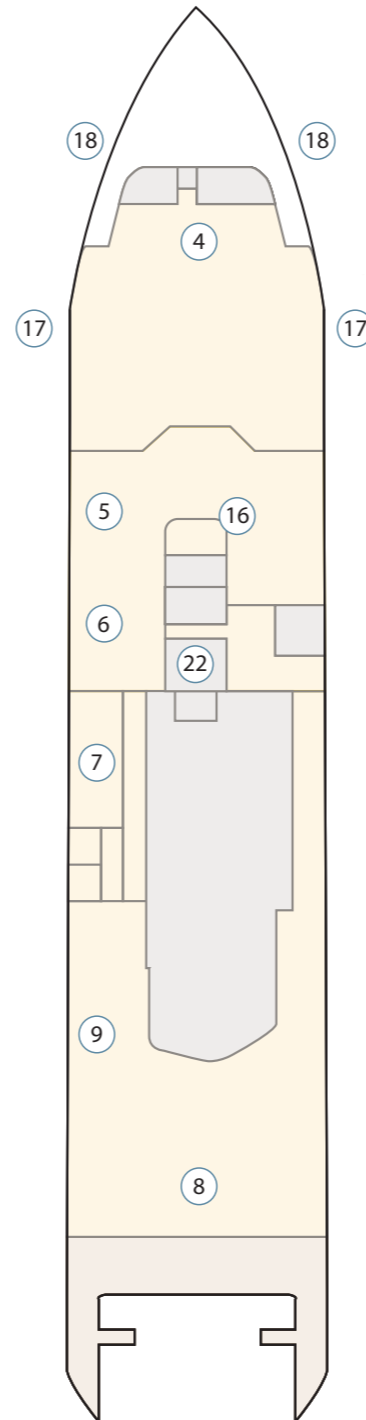

# The Greg Mortimer Deck Plan

Deck 8

Deck 7

Deck 6

Deck 5

Deck 4

Deck 3

## Cabin Category

- Aurora Stateroom Triple
- Aurora Stateroom Twin
- Balcony Stateroom - C
- Balcony Stateroom - B
- Balcony Stateroom - A
- Balcony Stateroom Superior (formerly Balcony Suite)
- Junior Suite
- Captain's Suite

## Ship Features

- ① Change room / mudroom
- ② Zodiac-loading platforms
- ③ Activity launching platform
- ④ Lecture theatre & lounge
- ⑤ Assembly station
- ⑥ Reception
- ⑦ Ship shop
- ⑧ Dining room
- ⑨ Optional private dining room<sup>#</sup>
- ⑩ Library
- ⑪ Gym
- ⑫ Wellness centre / sauna
- ⑬ Sun deck
- ⑭ Observation lounge
- ⑮ Top deck BBQ area
- ⑯ Bars
- ⑰ Viewing platforms
- ⑱ Hydraulic viewing platforms
- ⑲ Observation decks
- ⑳ Jacuzzis / plunge pools
- ㉑ Medical clinic
- ㉒ Elevator
- ㉓ Bridge