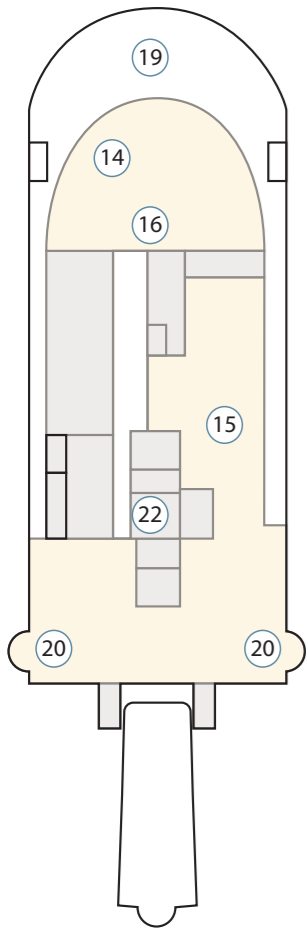

# The Greg Mortimer Deck Plan

Deck 8

Deck 7

Deck 6

Deck 5

Deck 4

Deck 3

## Cabin Category

- Aurora Stateroom Triple
- Aurora Stateroom Twin
- Balcony Stateroom - C
- Balcony Stateroom - B
- Balcony Stateroom - A
- Balcony Stateroom Superior (formerly Balcony Suite)
- Junior Suite
- Captain's Suite

## Ship Features

- ① Change room / mudroom
- ② Zodiac-loading platforms
- ③ Activity launching platform
- ④ Lecture theatre & lounge
- ⑤ Assembly station
- ⑥ Reception
- ⑦ Ship shop
- ⑧ Dining room
- ⑨ Optional private dining room<sup>#</sup>
- ⑩ Library
- ⑪ Gym
- ⑫ Wellness centre / sauna
- ⑬ Sun deck
- ⑭ Observation lounge
- ⑮ Top deck BBQ area
- ⑯ Bars
- ⑰ Viewing platforms
- ⑱ Hydraulic viewing platforms
- ⑲ Observation decks
- ⑳ Jacuzzis / plunge pools
- ㉑ Medical clinic
- ㉒ Elevator
- ㉓ Bridge