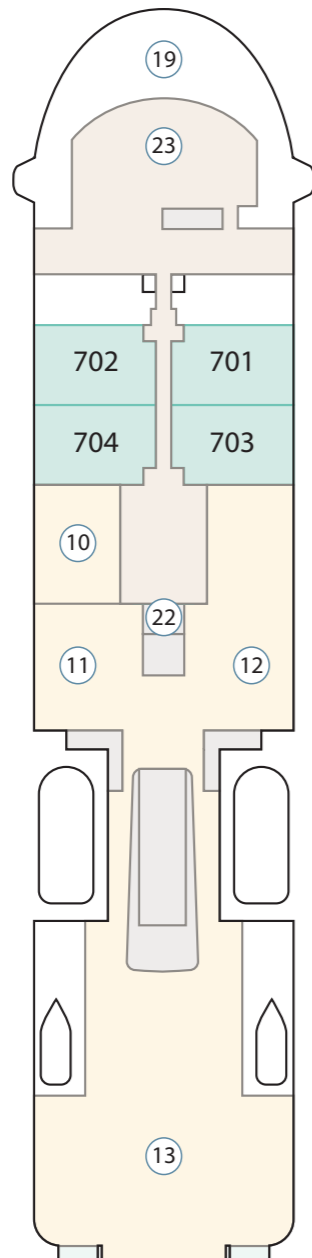

# The Greg Mortimer Deck Plan

Deck 8

Deck 7

Deck 6

Deck 5

Deck 4

Deck 3

## Cabin Category

- Aurora Stateroom Triple
- Aurora Stateroom Twin
- Balcony Stateroom - C
- Balcony Stateroom - B
- Balcony Stateroom - A
- Balcony Stateroom Superior (formerly Balcony Suite)
- Junior Suite
- Captain's Suite

## Ship Features

- ① Change room / mudroom
- ② Zodiac-loading platforms
- ③ Activity launching platform
- ④ Lecture theatre & lounge
- ⑤ Assembly station
- ⑥ Reception
- ⑦ Ship shop
- ⑧ Dining room
- ⑨ Optional private dining room<sup>#</sup>
- ⑩ Library
- ⑪ Gym
- ⑫ Wellness centre / sauna
- ⑬ Sun deck
- ⑭ Observation lounge
- ⑮ Top deck BBQ area
- ⑯ Bars
- ⑰ Viewing platforms
- ⑱ Hydraulic viewing platforms
- ⑲ Observation decks
- ⑳ Jacuzzis / plunge pools
- ㉑ Medical clinic
- ㉒ Elevator
- ㉓ Bridge